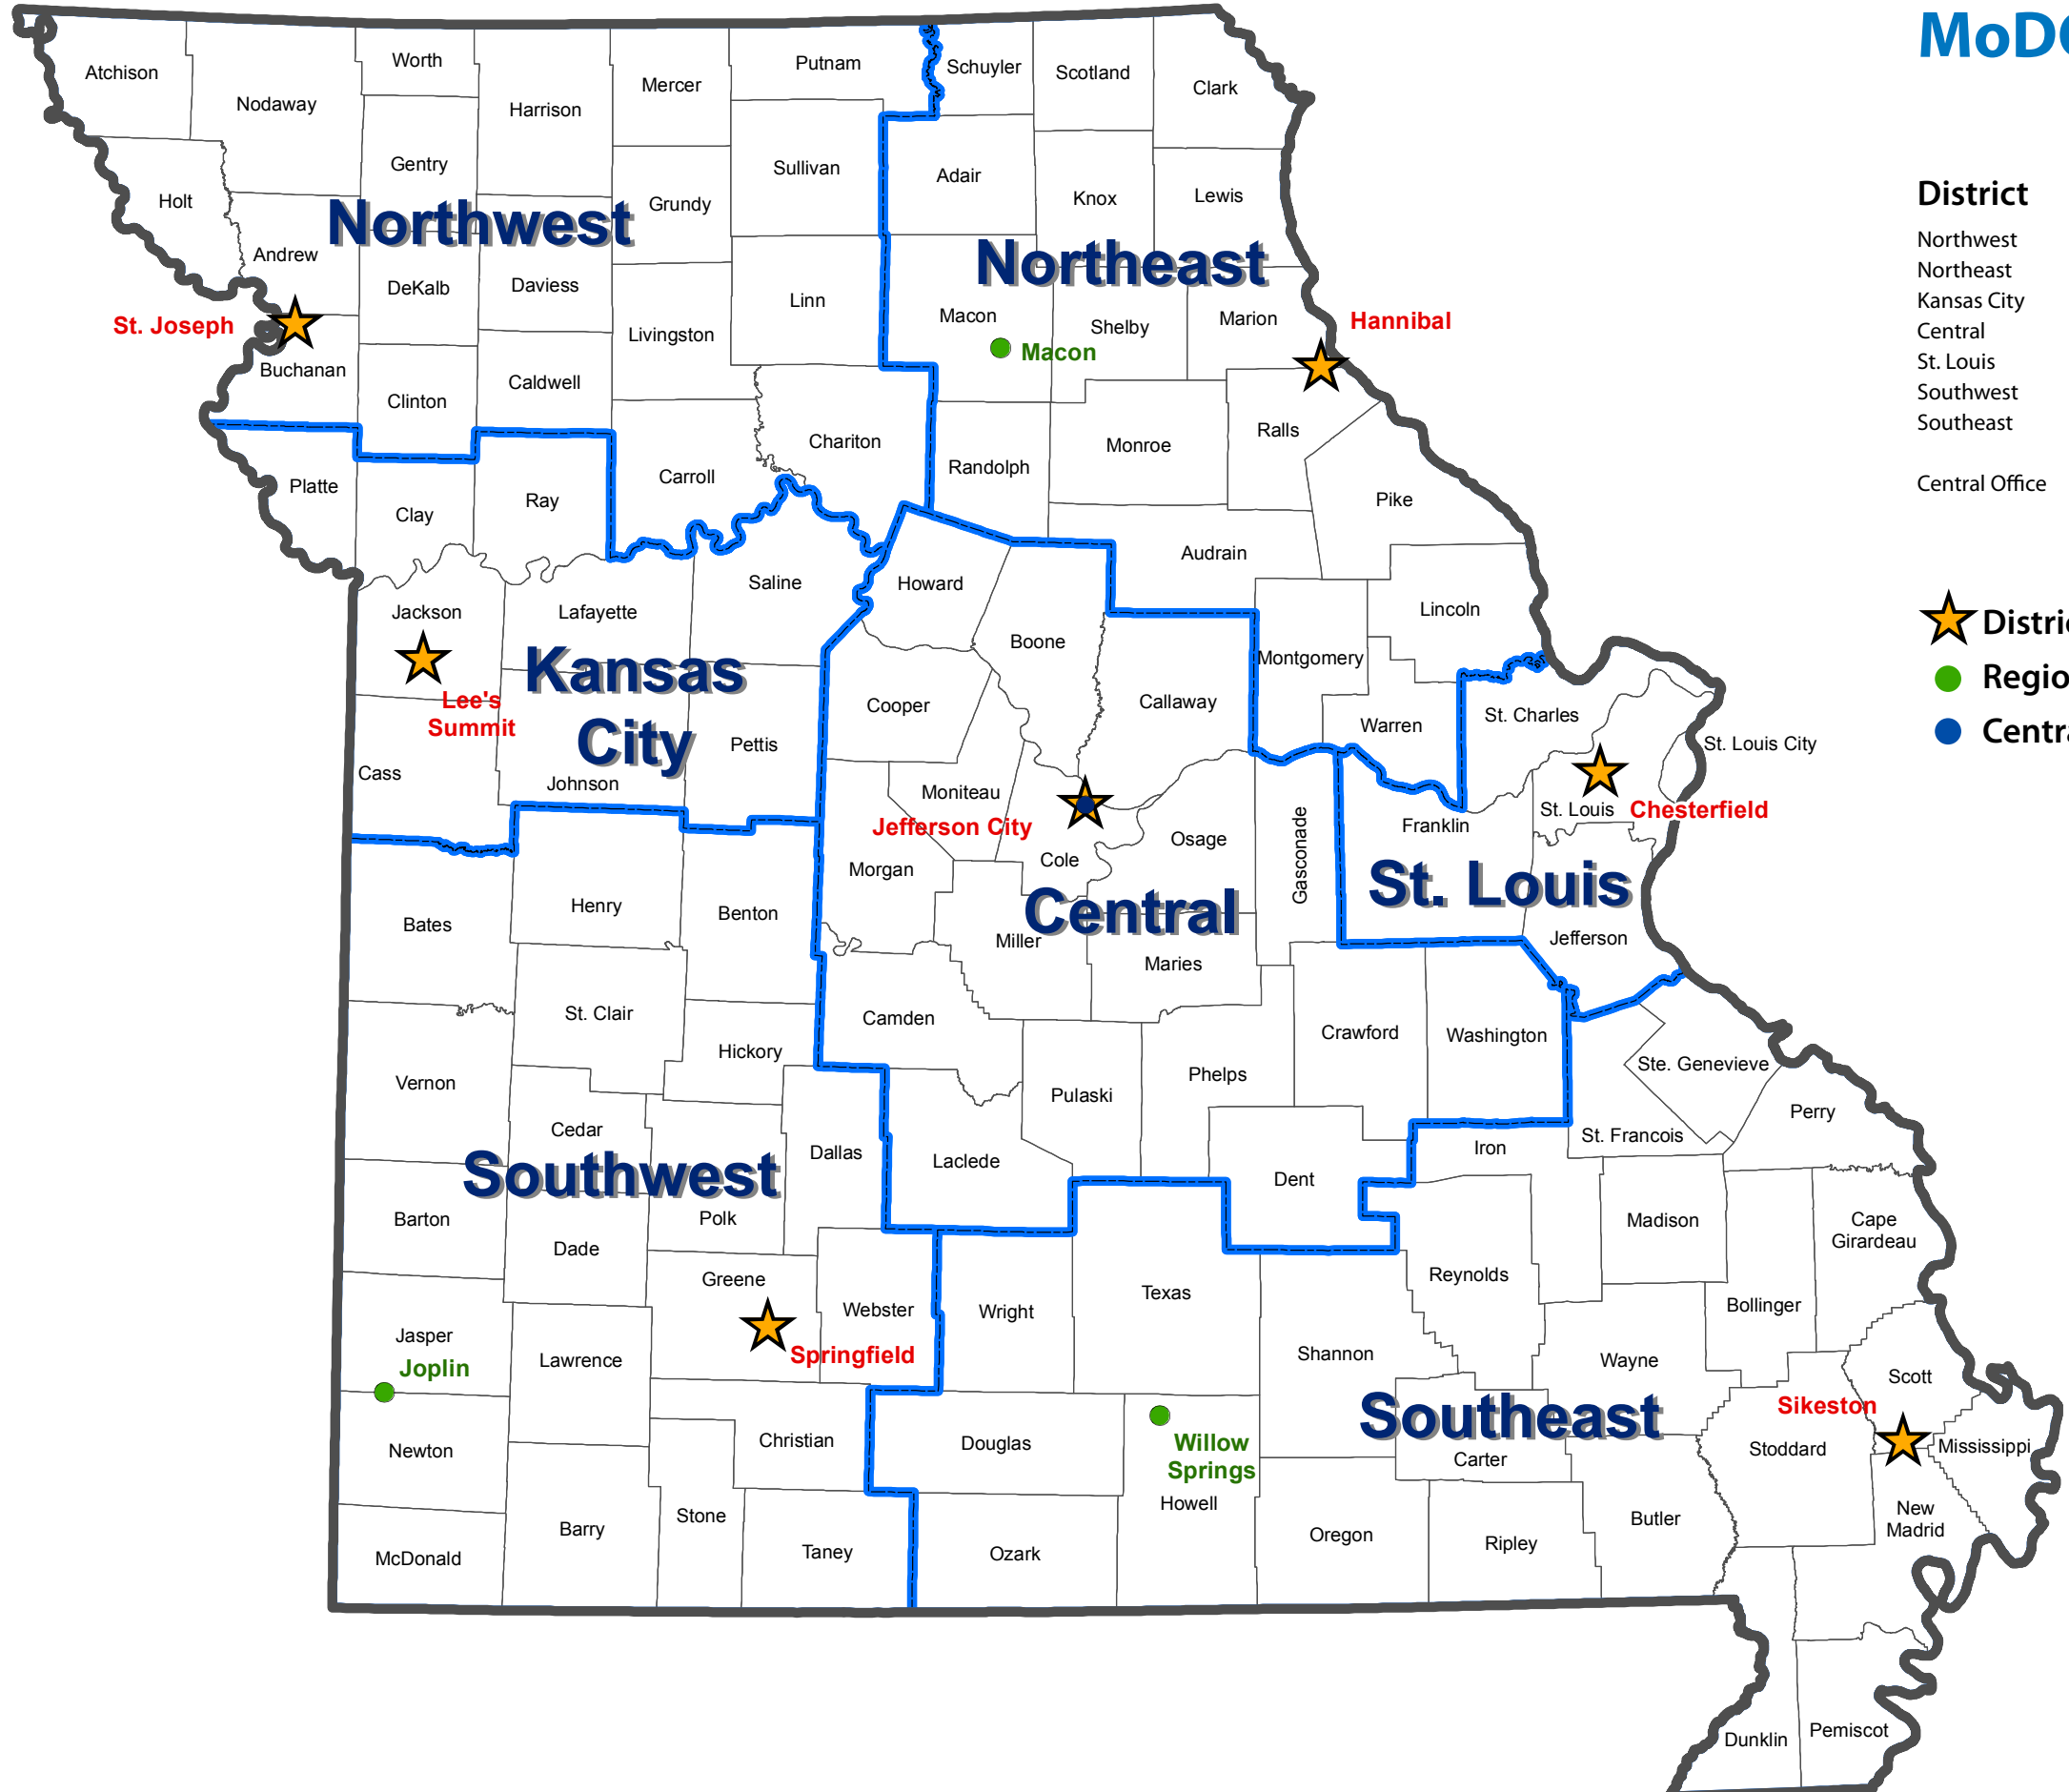

MoDOT Districts

District	District Engineer	Phone Number
Northwest	Don Wichern	(816) 387-2350
Northeast	Paula Gough	(573) 248-2490
Kansas City	Dan Niec	(816) 622-6500
Central	Dave Silvester	(573) 751-3322
St. Louis	Ed Hassinger	(314) 275-1500
Southwest	Becky Baltz	(417) 895-7600
Southeast	Mark Shelton	(573) 472-5333
Central Office		(573) 751-2840

- District Offices
- Regional Offices
- Central Office