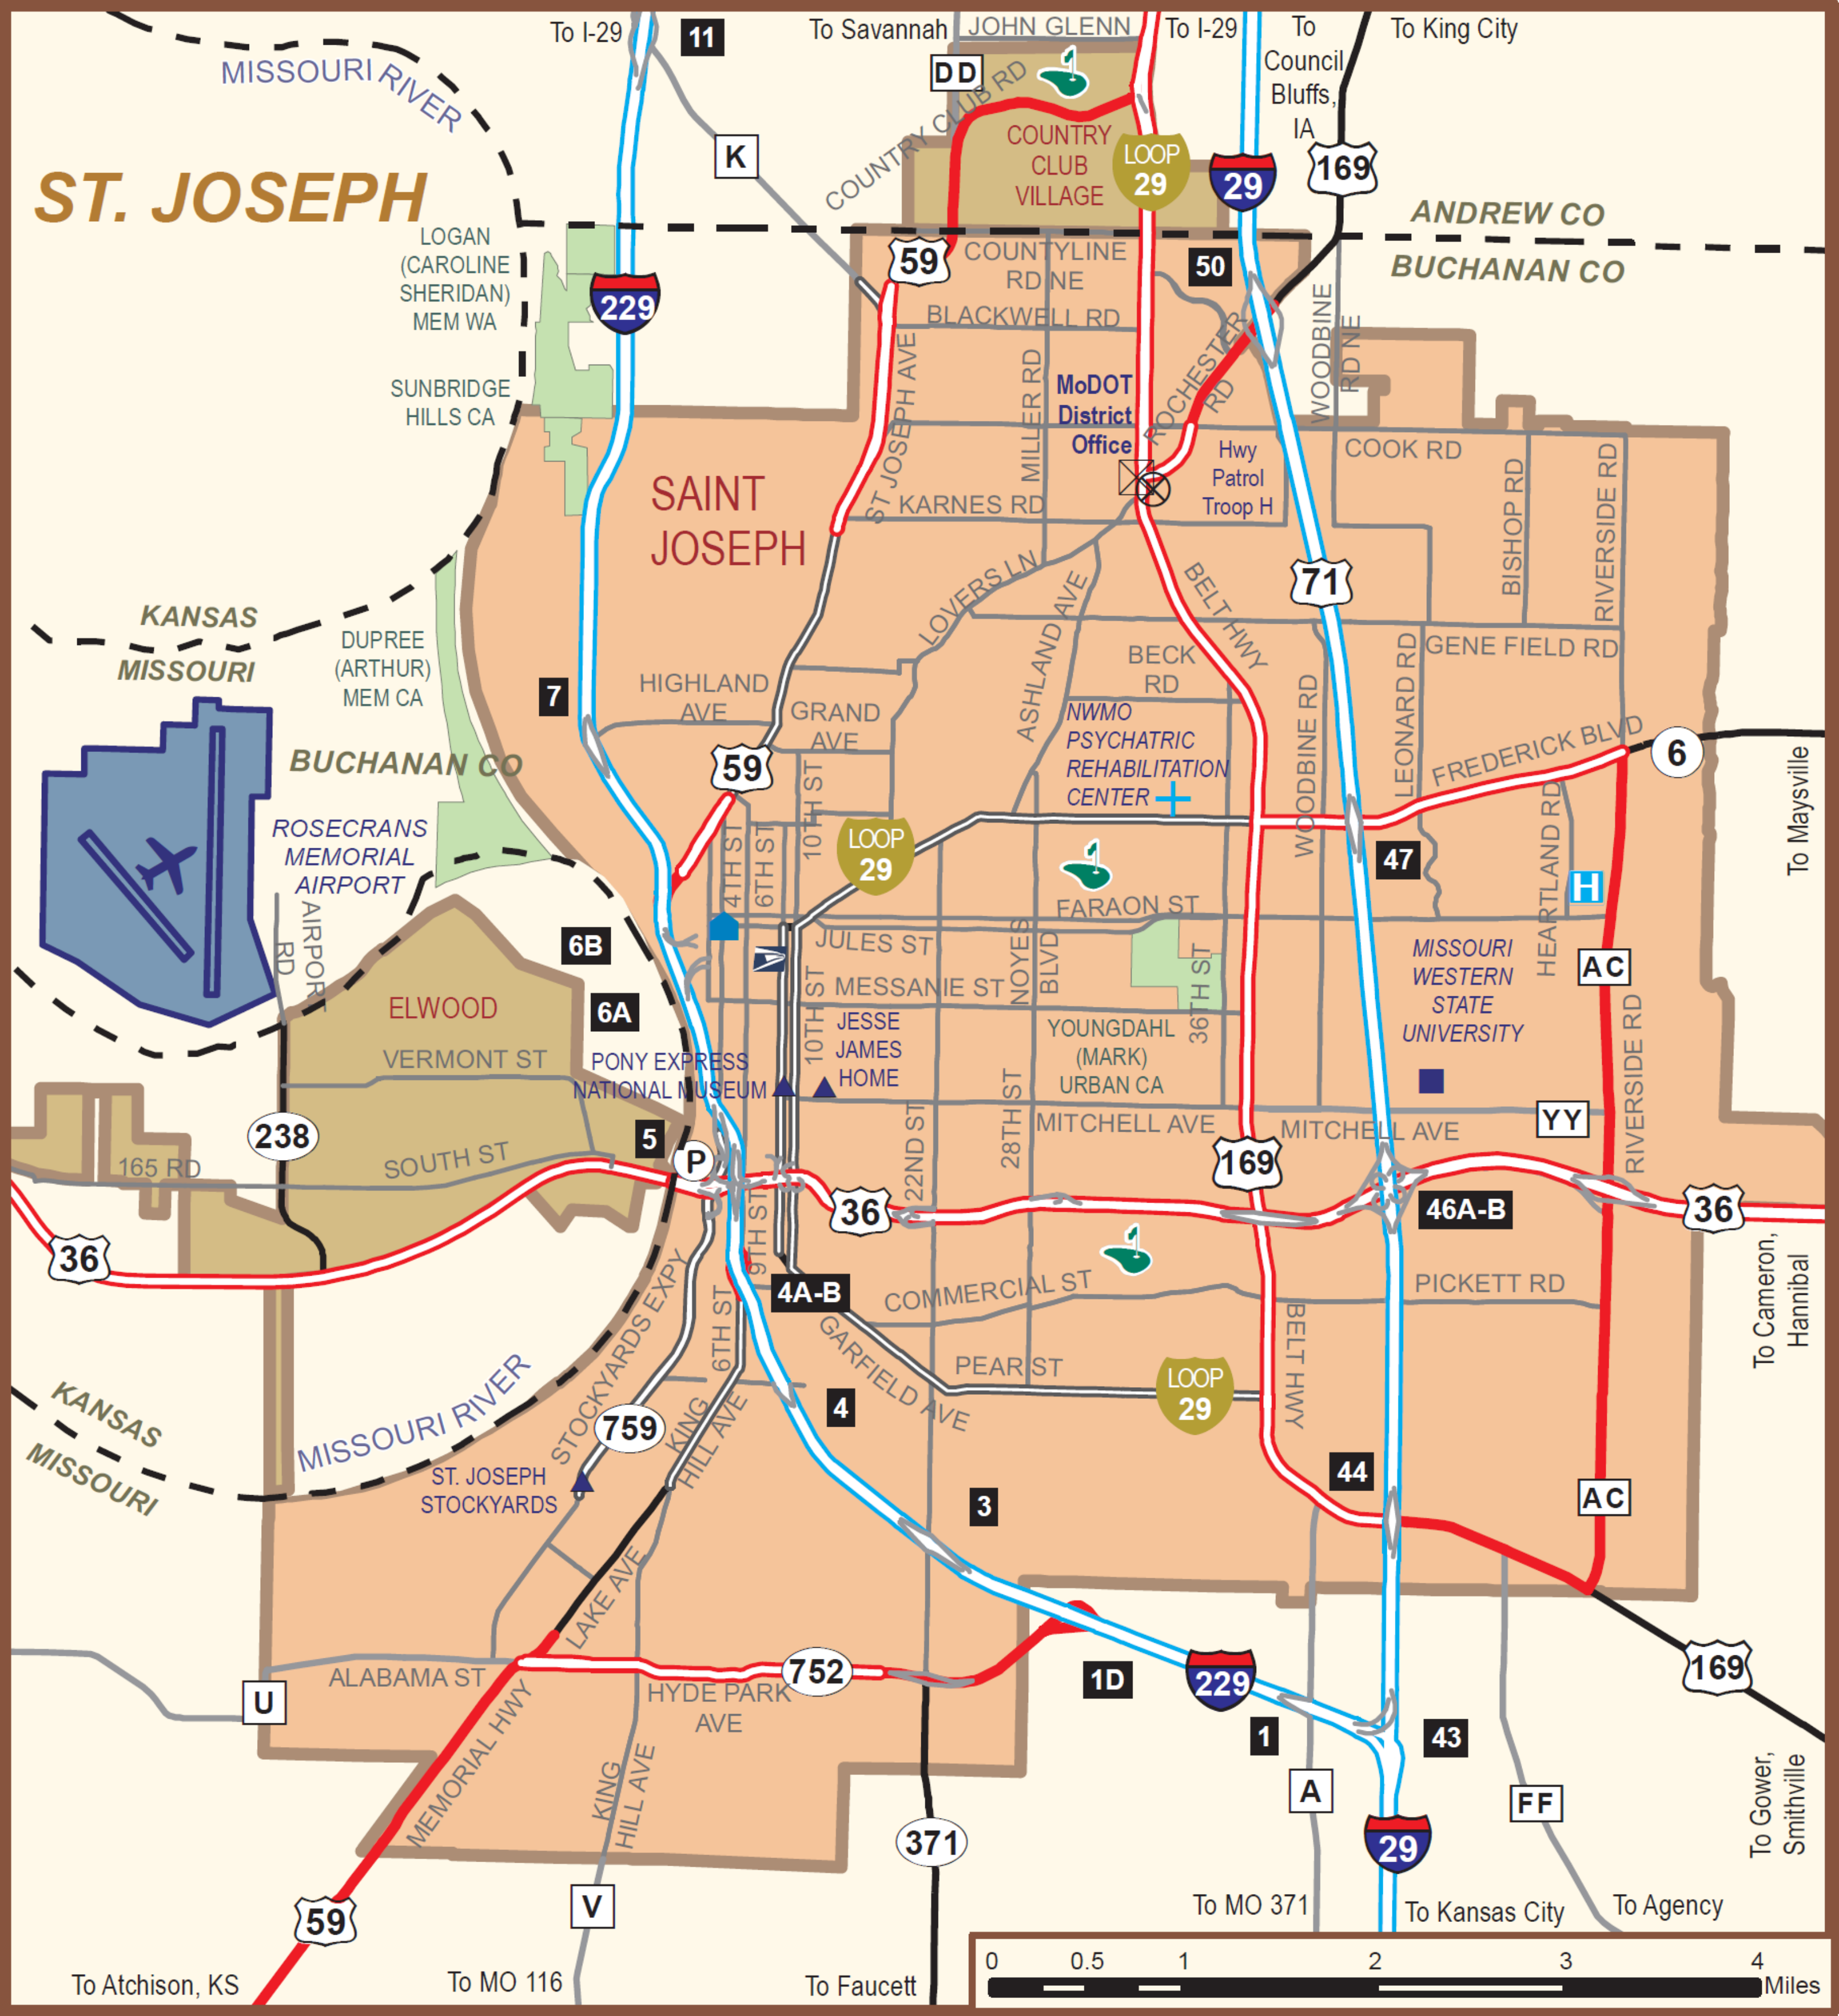

ST. JOSEPH

MISSOURI RIVER

To I-29

To Savannah

JOHN GLENN

To I-29

To Council Bluffs, IA

To King City

KANSAS MISSOURI

DUPREE (ARTHUR) MEM CA

BUCHANAN CO

ROSECRANS MEMORIAL AIRPORT

ELWOOD

PONY EXPRESS NATIONAL MUSEUM

MISSOURI WESTERN STATE UNIVERSITY

165 RD

238

SOUTH ST

36

36

169

46A-B

36

To Cameron, Hannibal

KANSAS MISSOURI

MISSOURI RIVER

ST. JOSEPH STOCKYARDS

759

GARFIELD AVE

LOOP 29

PICKETT RD

AC